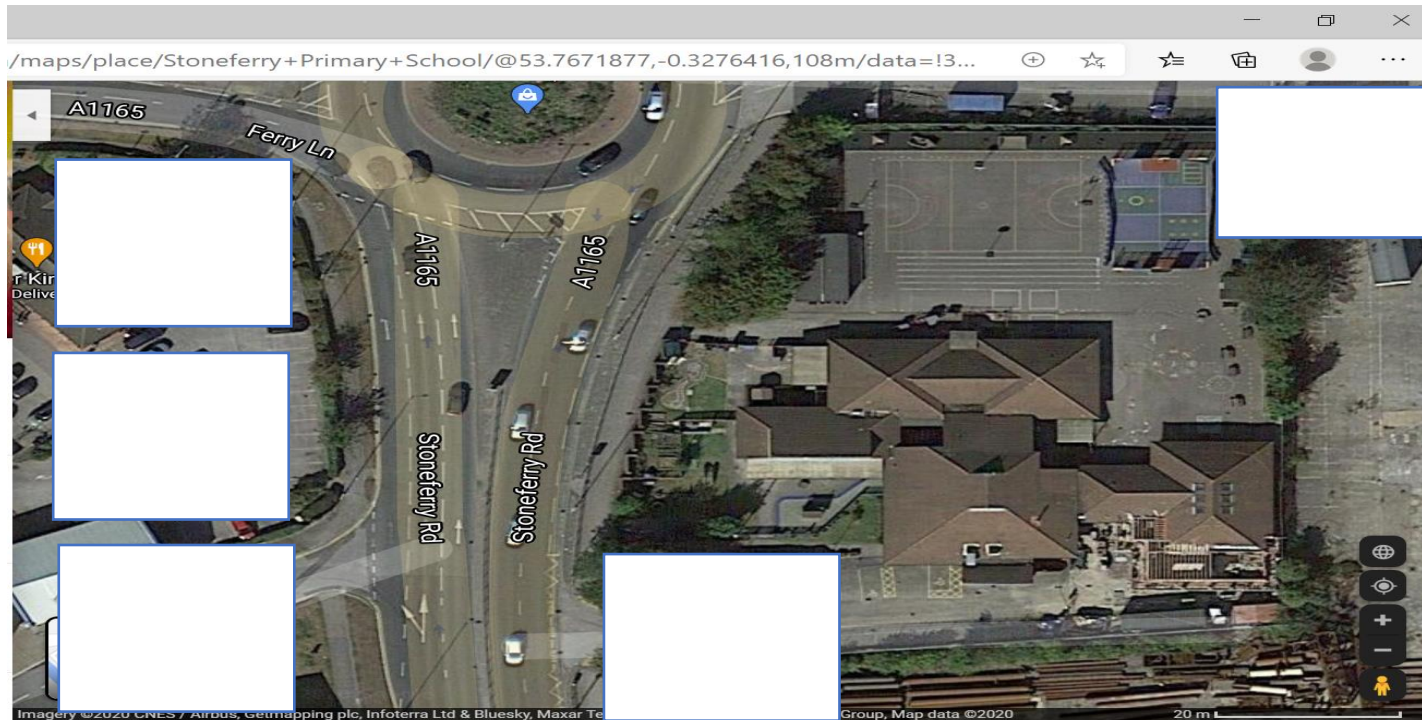

Home Learning

Geography - Creating a Map of My Local Area (Including What I Like)

LO: To tell you what I like and do not like about the place in which I live.

To create a simple map e.g. of the local area.

Task 1: Look at the pictures of some local features. Decide on.

Name of geographical feature	I like	I don't like	
IMO Car Wash			
Burger King			
Build-A-Bear			
Swimming Baths			
B & Q			
Costa			
Rebound			
McDonalds			