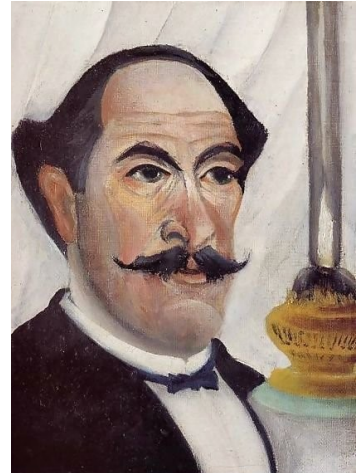

LO: Inspired art 'in the style of Henri Rousseau . I can research, explore, look and review work

Artist name:
Artist is from:
Artistic style:
Describe his work in 5 words: - - - - -

Key features in paintings:

Tiger in a Tropical Storm:
What do you see in this painting?

What other things does Henri Rousseau make?

FUN FACTS ABOUT HENRI ROUSSEAU

RESEARCH TASK